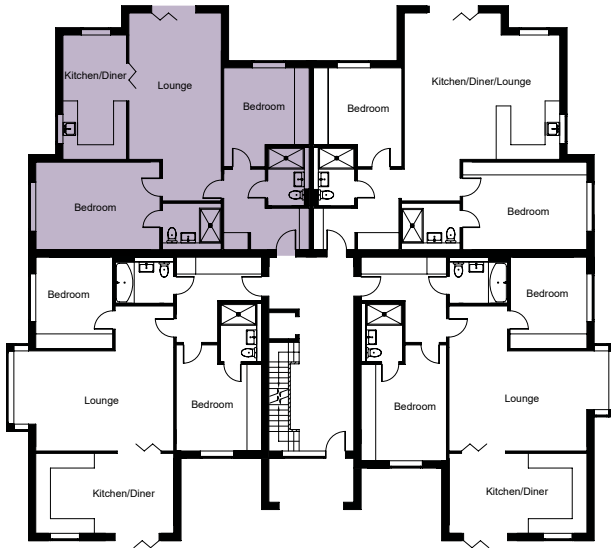

APARTMENT 1

2 BEDROOM, GROUND FLOOR APARTMENT

ROOM DIMENSIONS	METRIC	IMPERIAL
KITCHEN DINER	5.10 x 2.60	16'9" x 8'7"
LOUNGE	6.00 x 3.79	19'8" x 12'5"
BEDROOM 1	5.09 x 3.60	16'9" x 11'10"
BEDROOM 2	4.05 x 3.50	16'9" x 11'10"
GROSS INTERNAL AREA	101 sq.m	1090 sq.ft