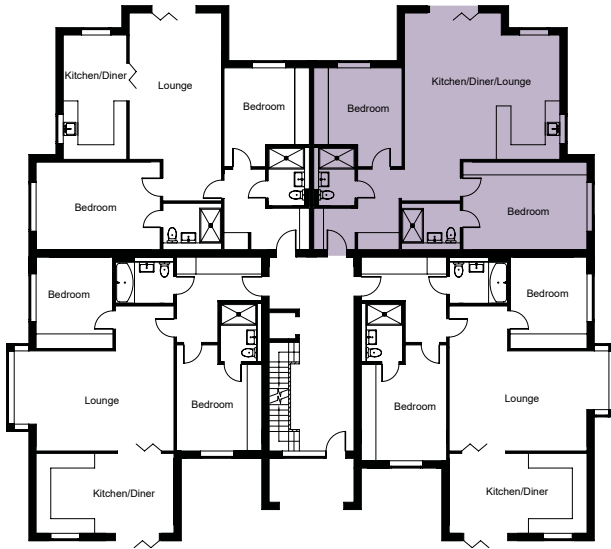

APARTMENT 2

2 BEDROOM, GROUND FLOOR APARTMENT

| ROOM DIMENSIONS | METRIC | IMPERIAL |
|---------------------|-------------|----------------|
| KITCHEN DINER | 5.10 x 2.60 | 16'9" x 8'7" |
| LOUNGE | 6.00 x 3.79 | 19'8" x 12'5" |
| BEDROOM 1 | 5.09 x 3.60 | 16'9" x 11'10" |
| BEDROOM 2 | 4.05 x 3.50 | 13'4" x 11'6" |
| GROSS INTERNAL AREA | 101 sq.m | 1090 sq.ft |