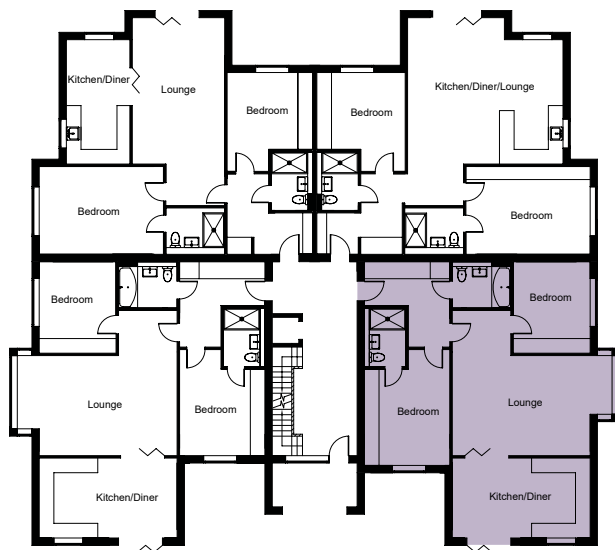

APARTMENT 3

2 BEDROOM, GROUND FLOOR APARTMENT

ROOM DIMENSIONS	METRIC	IMPERIAL
KITCHEN DINER	5.65 x 3.28	18'7" x 10'9"
LOUNGE	6.55 x 4.10	21'6" x 13'6"
BEDROOM 1	3.75 x 3.25	12'4" x 10'8"
BEDROOM 2	4.35 x 3.50	14'3" x 11'6"
GROSS INTERNAL AREA	106 sq.m	1144 sq.ft