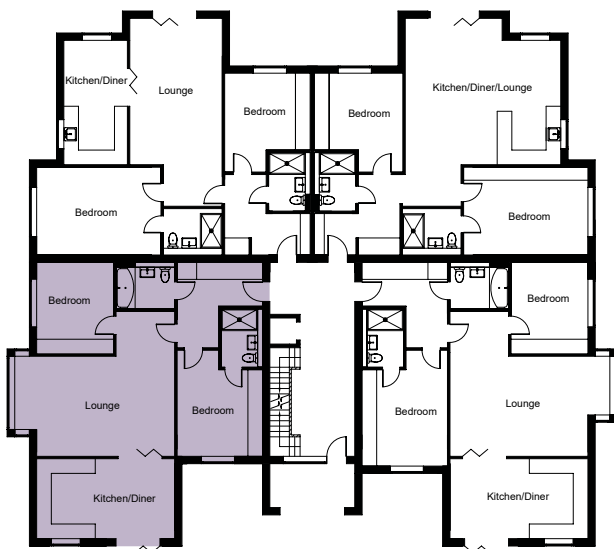

APARTMENT 4

2 BEDROOM, GROUND FLOOR APARTMENT

ROOM DIMENSIONS	METRIC	IMPERIAL
KITCHEN DINER	5.65 x 3.28	18'7" x 10'9"
LOUNGE	6.55 x 4.10	21'6" x 13'6"
BEDROOM 1	4.35 x 3.50	14'3" x 11'6"
BEDROOM 2	3.75 x 3.15	12'4" x 10'4"
GROSS INTERNAL AREA	103 sq.m	1111 sq.ft