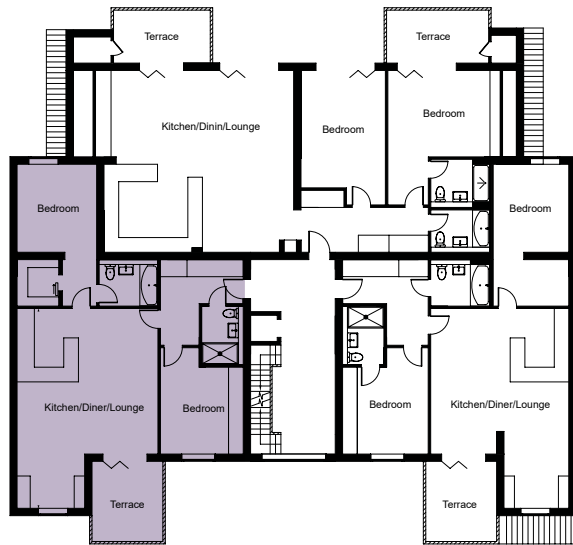

# APARTMENT 5

2 BEDROOM, FIRST FLOOR APARTMENT

ROOM DIMENSIONS	METRIC	IMPERIAL
KITCHEN   DINER   LOUNGE	8.17 x 5.6	26'10" x 18'6"
BEDROOM 1	5.80 x 3.14	19'0" x 10'4"
BEDROOM 2	4.35 x 3.50	14'3" x 11'6"
GROSS INTERNAL AREA	101 sq.m	1090 sq.ft

# APARTMENT 6

2 BEDROOM, FIRST FLOOR APARTMENT

ROOM DIMENSIONS	METRIC	IMPERIAL
KITCHEN   DINER   LOUNGE	7.76 x 7.44	25'5" x 24'5"
BEDROOM 1	5.50 x 4.59	18'1" x 15'1"
BEDROOM 2	5.50 x 3.45	18'1" x 11'4"
GROSS INTERNAL AREA	138 sq.m	1490 sq.ft