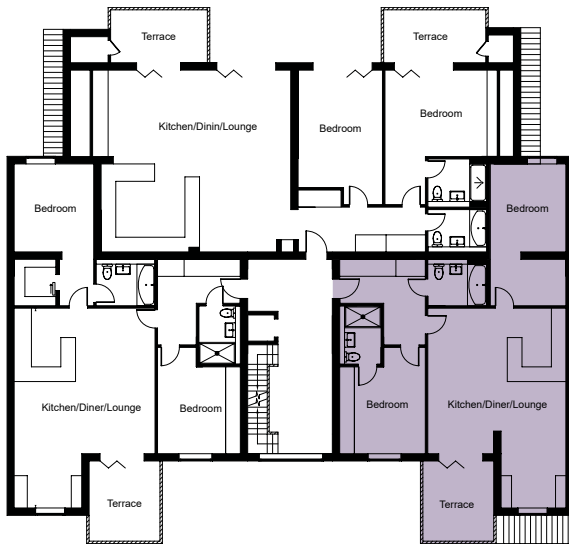

APARTMENT 7

2 BEDROOM, FIRST FLOOR APARTMENT

ROOM DIMENSIONS	METRIC	IMPERIAL
KITCHEN DINER LOUNGE	8.17 x 5.6	26'10" x 18'6"
BEDROOM 1	4.35 x 3.50	14'3" x 11'6"
BEDROOM 2	3.60 x 3.14	11'10" x 10'4"
GROSS INTERNAL AREA	105 sq.m	1133 sq.ft