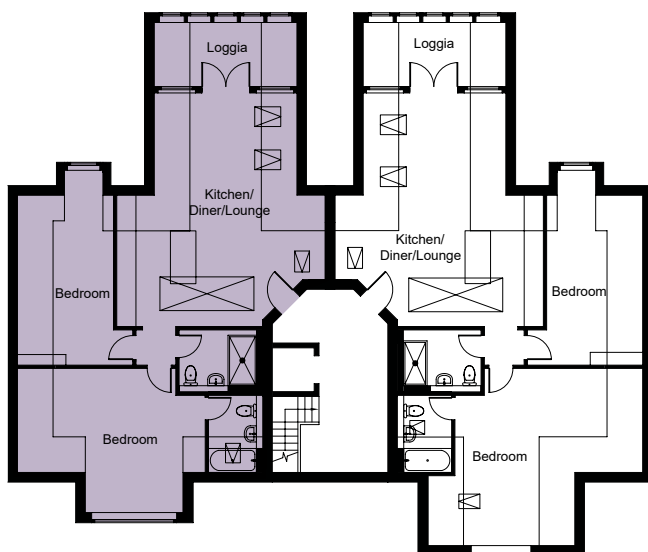

APARTMENT 8

2 BEDROOM, PENTHOUSE APARTMENT

ROOM DIMENSIONS	METRIC	IMPERIAL
KITCHEN DINER LOUNGE	7.30 x 6.52	23'11" x 21'5"
BEDROOM 1	5.87 x 4.51	17'5" x 9'10"
BEDROOM 2	5.31 x 3.00	19'3" x 14'9"
GROSS INTERNAL AREA	119 sq.m	1284 sq.ft