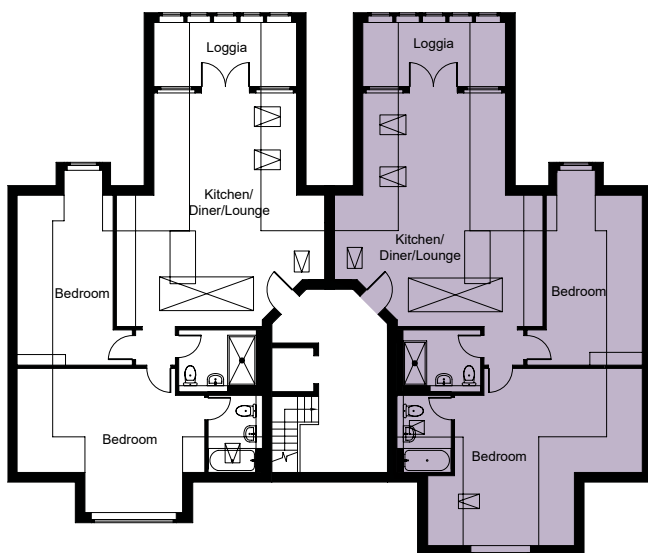

# APARTMENT 9

2 BEDROOM, PENTHOUSE APARTMENT

ROOM DIMENSIONS	METRIC	IMPERIAL
KITCHEN   DINER   LOUNGE	7.30 x 6.52	23'11" x 21'5"
BEDROOM 1	5.87 x 4.51	19'3" x 14'9"
BEDROOM 2	5.31 x 3.00	17'5" x 9'10"
GROSS INTERNAL AREA	125 sq.m	1349 sq.ft